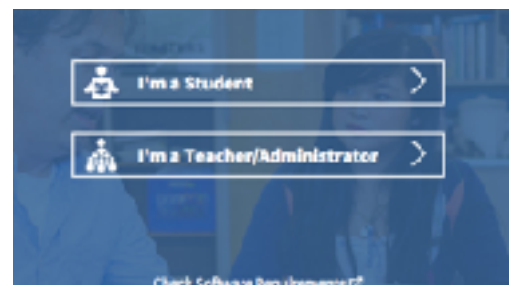

3. Use District username like when logging into Google.

(do not include @link75.org)

Use District Password like when logging into Google-- **but be sure to capitalize any letters.**