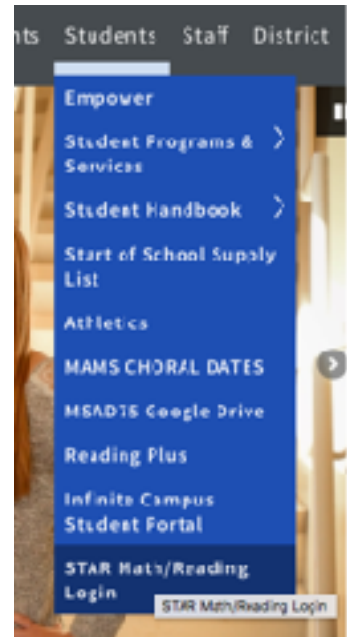

Instructions for Star Reader/ Star Math: Student Log In

1. Open a browser on your device.

Go to the MAMS website.

Hover your cursor arrow over the student menu and click on STAR Reading/Math Login at the bottom of the menu.

2. Click Log in as a Student

3. Use District username like when logging into Google.

(do not include @link75.org)

Use District Password like when logging into Google-- **but be sure to capitalize any letters.**