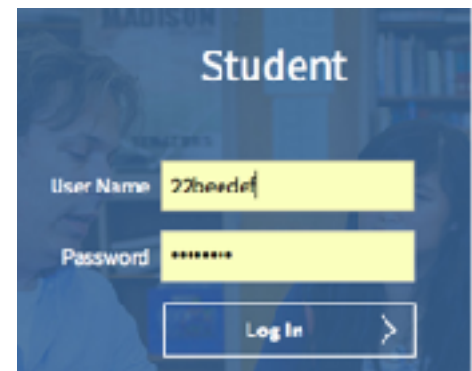

Instructions for Star Reader/ Star Math: Student Log In

1. Open a browser on your device.

Go to the MAMS website.

Hover your cursor arrow over the student menu and click on STAR Reading/Math Login at the bottom of the menu.

2. Click Log in as a Student

3. Use District username like when logging into Google.

(do not include @link75.org)

Use District Password like when logging into Google-- **but be sure to capitalize any letters.**

4. Select the test that your teacher has instructed you to complete.

5. Wait for your teacher to enter the monitor password.